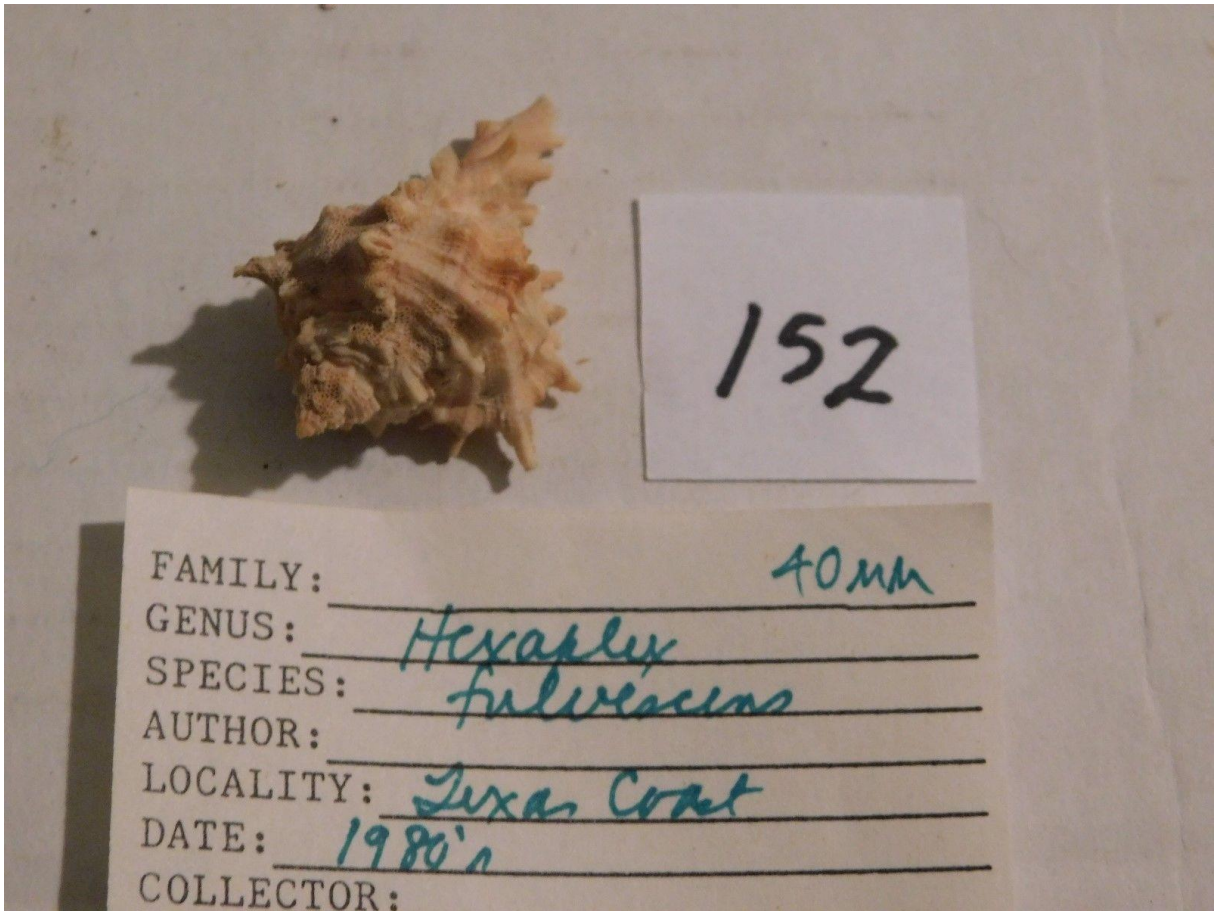

Hexaplex fulvescens Texas data 40mm

6 \$, Apr 2018

FAMILY: _____ 40mm
GENUS: Hexaplex
SPECIES: fulvescens
AUTHOR: _____
LOCALITY: Texas Coast
DATE: 1980's
COLLECTOR: _____